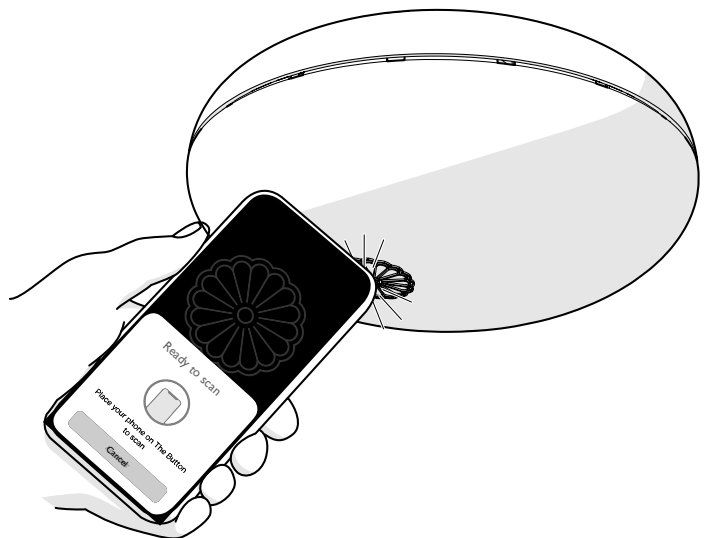

## STARFALL LIGHT 30

II

1

2

12

i

1 [WWW.MOOOI.COM/THE-BUTTON](http://WWW.MOOOI.COM/THE-BUTTON)

2 SCAN AND REGISTER  
扫描并注册