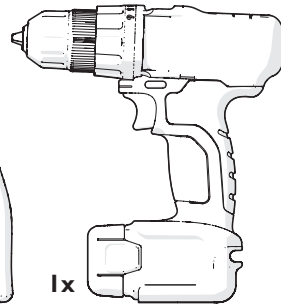

## STARFALL LIGHT 30

i

PLEASE HANDLE THIS PRODUCT WITH CARE. NEVER PLACE THE LAMP ON THE GROUND. THIS MAY DAMAGE THE PRODUCT.

请小心使用本产品。切勿将灯放在地面上。这可能会损坏产品。

NOT INCLUDED  
不包含

i

THE LIGHT SOURCE CONTAINED IN THIS LUMINAIRE SHALL ONLY BE REPLACED BY THE MANUFACTURER OR HIS SERVICE AGENT OR A SIMILAR QUALIFIED PERSON.